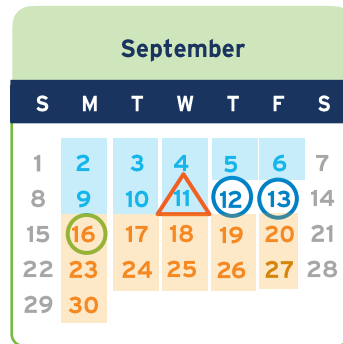

## Notes

Aspect's Adult Community Services (ACS) offers a range of 24 week-long, group-based Programs of Support.

Programs run between 9am and 3pm, Monday to Friday.

**Spring/Summer Program 2023/24** goes from October 3, 2023 to March 28, 2024.