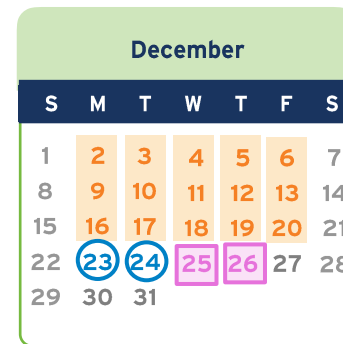

## Notes

Aspect's Adult Community Services (ACS) offers a range of 24 week-long, group-based Programs of Support.

Programs run between 9am and 3pm, Monday to Friday.

**Spring/Summer Program 2023/24** goes from October 3, 2023 to March 28, 2024.