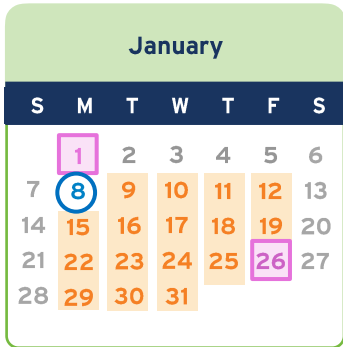

## Notes

Aspect's Adult Community Services (ACS) offers a range of 24 week-long, group-based Programs of Support.

Programs run between 9am and 3pm, Monday to Friday.

**Spring/Summer Program 2023/24** goes from October 3, 2023 to March 28, 2024.