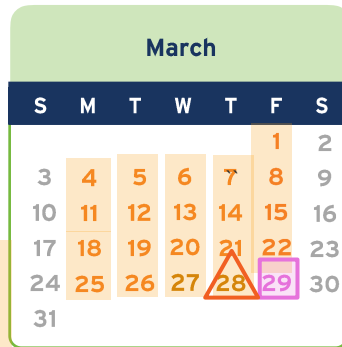

## Notes

Aspect's Adult Community Services (ACS) offers a range of 24 week-long, group-based Programs of Support.

Programs run between 9am and 3pm, Monday to Friday.

**Spring/Summer Program 2023/24** goes from October 3, 2023 to March 28, 2024.