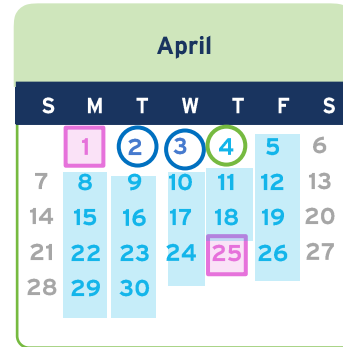

## Notes

Aspect's Adult Community Services (ACS) offers a range of 24 week-long, group-based Programs of Support.

Programs run between 9am and 3pm, Monday to Friday.

**Spring/Summer Program 2023/24** goes from October 3, 2023 to March 28, 2024.